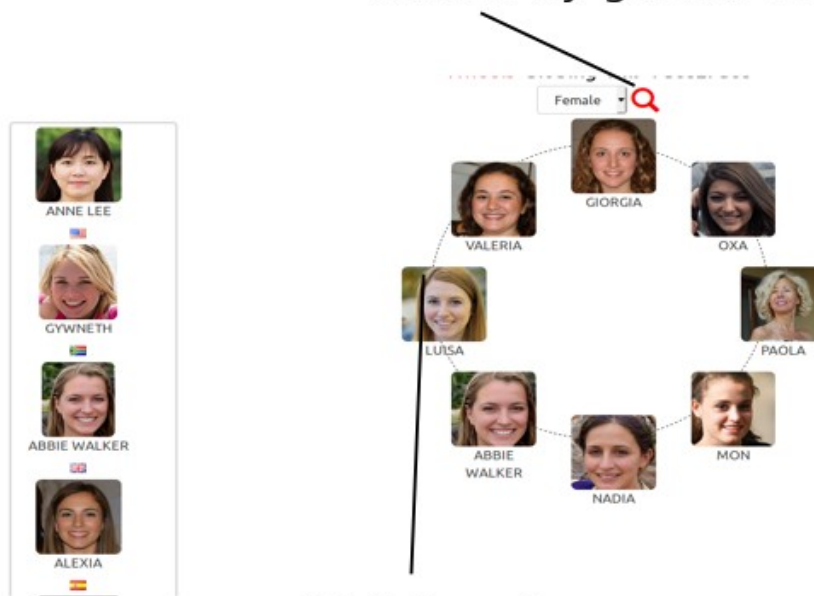

# How to play WHEELS

Section Wheels proposes four wheels of photographs, one for each category. Each wheel has eight photographs of drawn Vesivers, which remain visible only for a few seconds. When the time expires, the photos are replaced with eight more.

This creates a showcase for competitors of a few seconds and during this time they can be noticed and vote.

The vote in the Wheels, translated into points ranking, helps to gain positions.

## Rules of Wheels

The extraction and display of photographs is random.

The user can also vote for all competitors in the same wheel, but only once the same competitor.

Each vote in the single wheel is worth 2 points.

## Search by gender in wheels

Click to vote

List of people you voted for in wheels